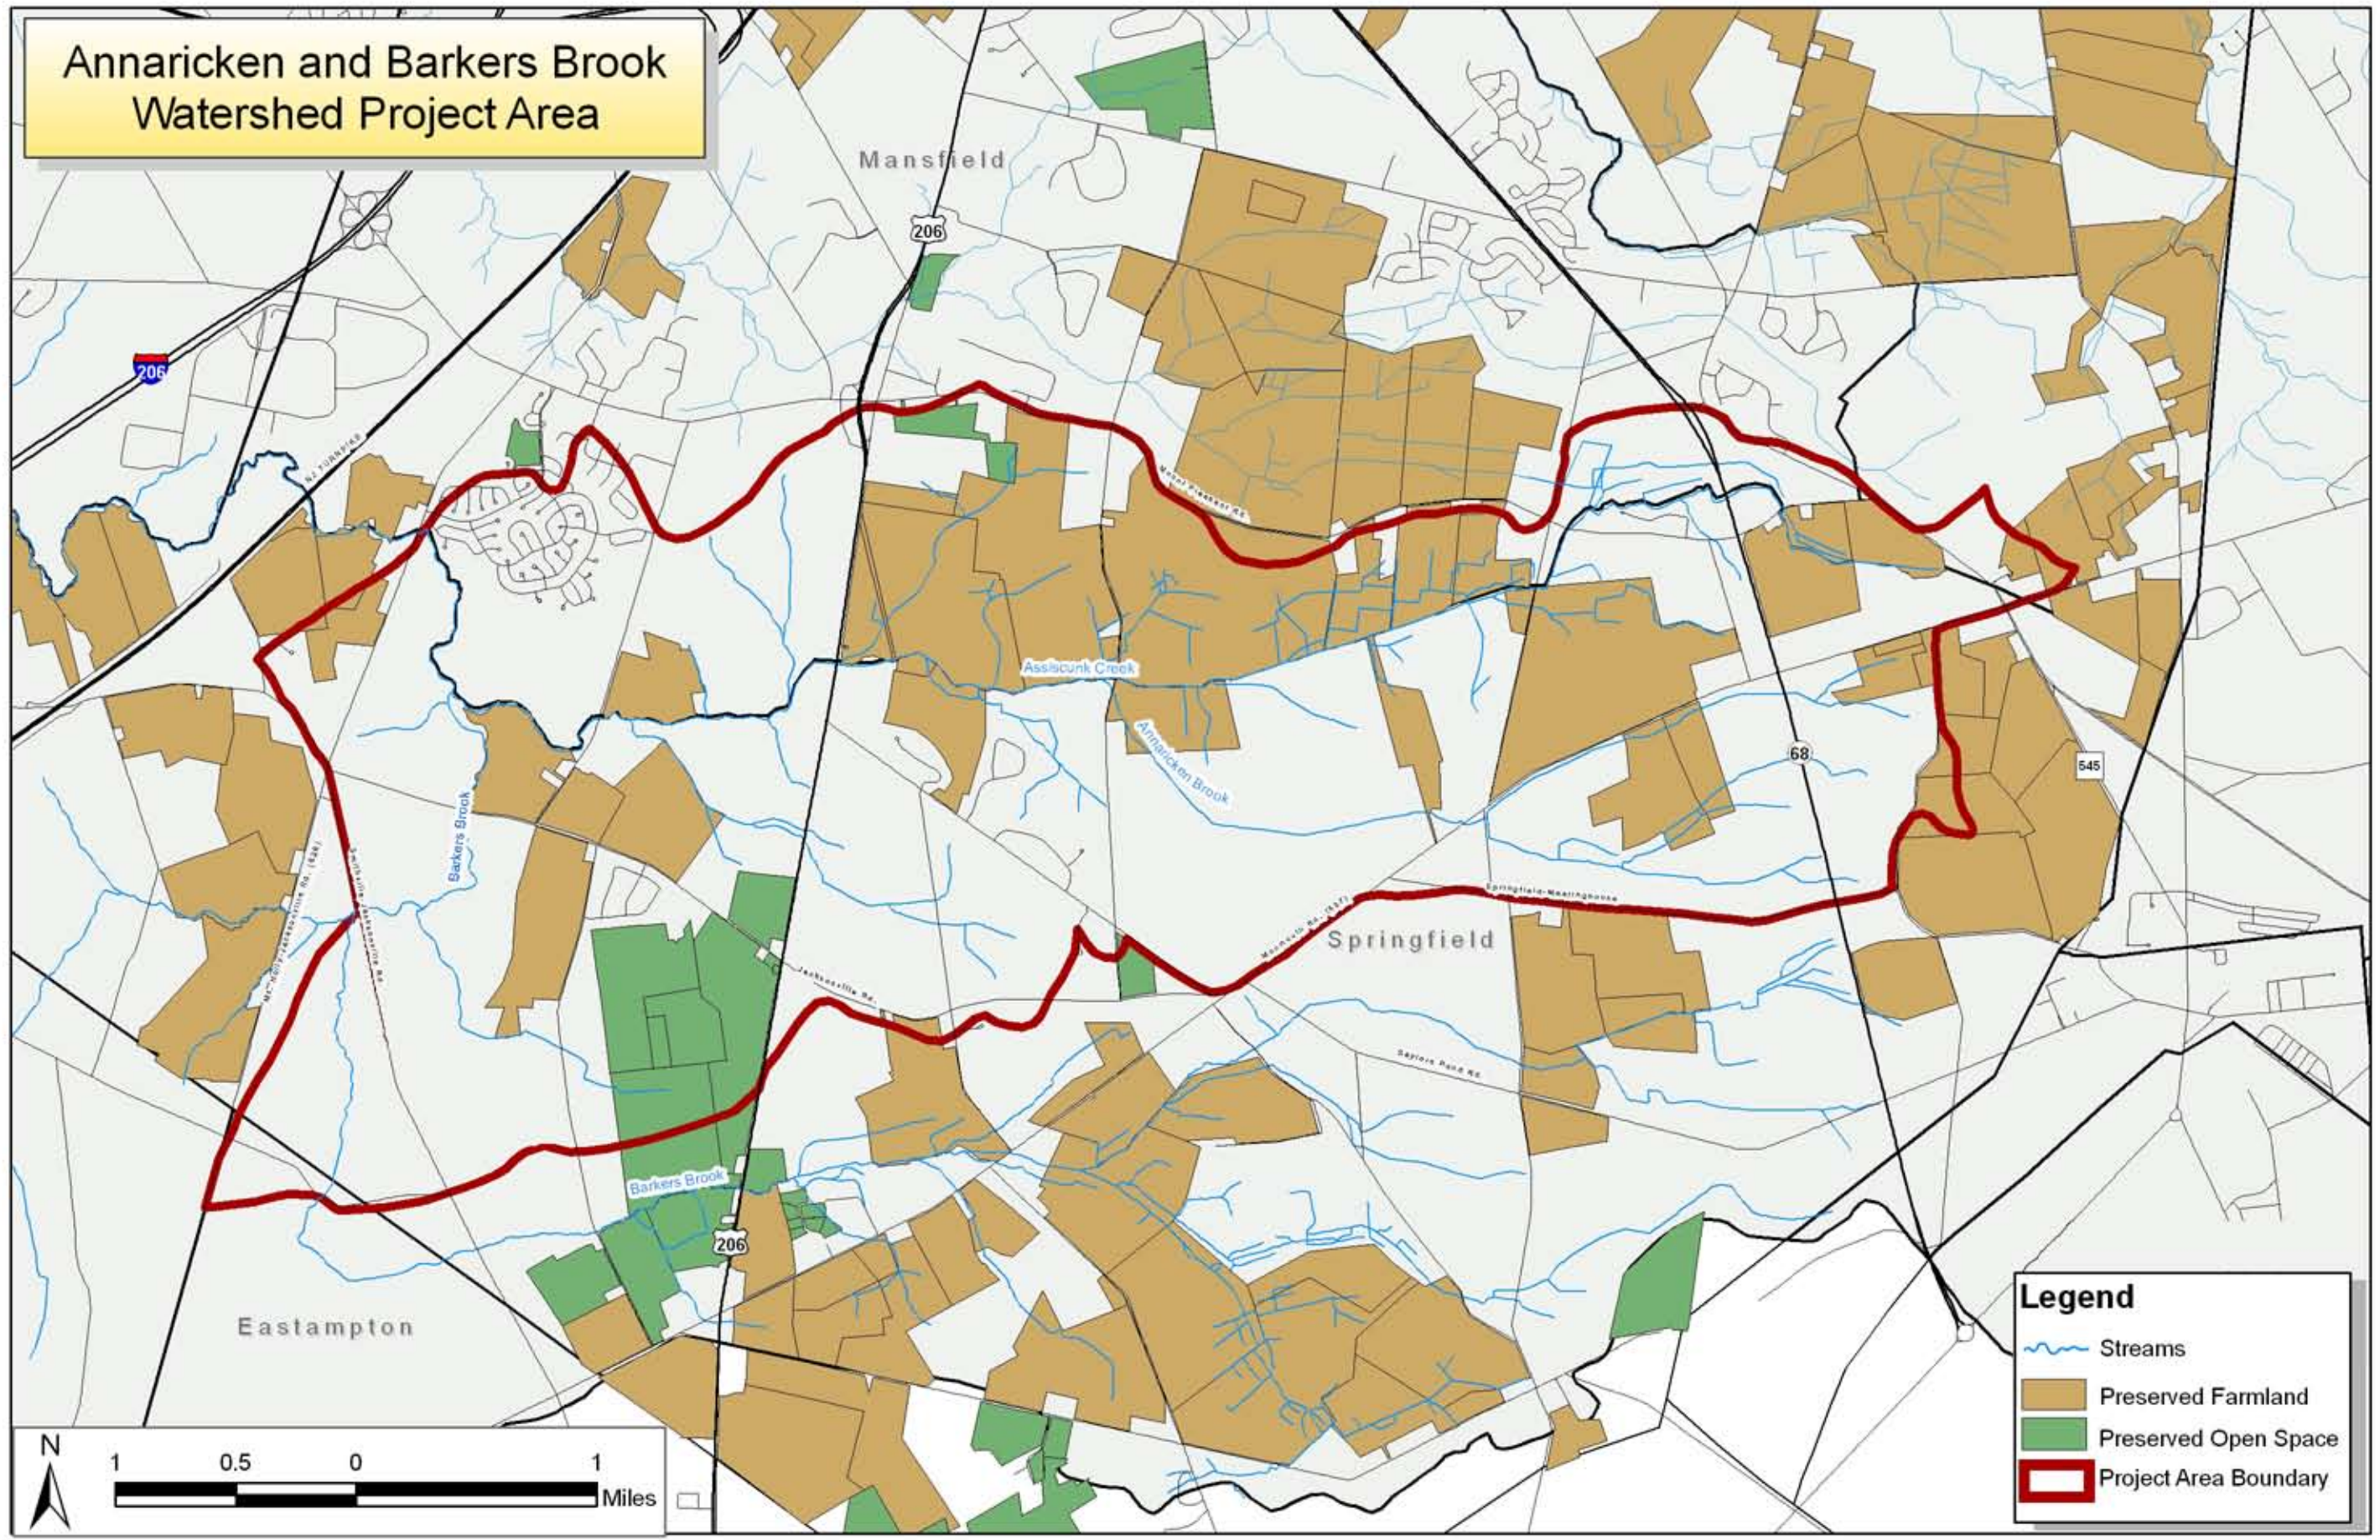

# Annaricken and Barkers Brook Watershed Project Area

- Legend**
- Streams
  - Preserved Farmland
  - Preserved Open Space
  - Project Area Boundary